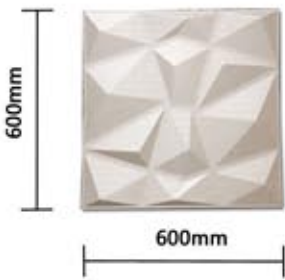

Hotel Bedhead

Chamber

Sofa wall

Thickness : 22mm

Item No: Enrgy stone
 Size: 600x600x22mm (+1mm)

TV wall

Sofa wall

Thickness : 22mm