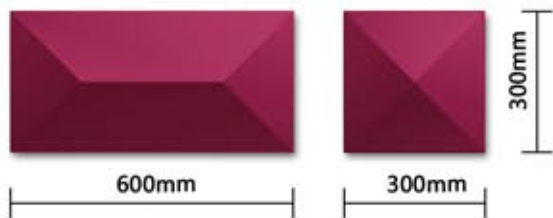

Villa

Thickness (厚度) : 70mm

Item No: Long Roof + Pyramids
Group Size: 300x900x70mm (±3mm)

Living room

Living Room

Home Theatre

Living room

Home Theatre