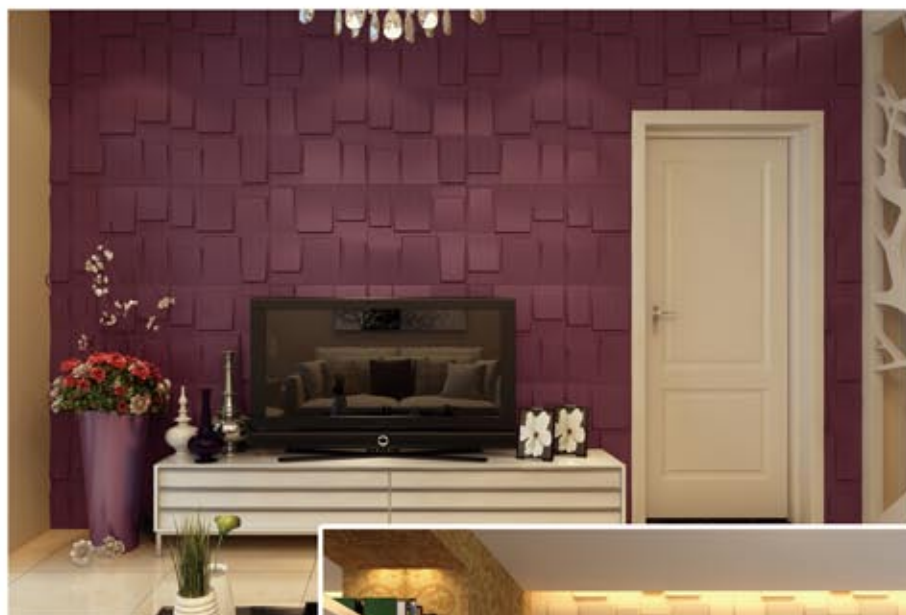

Dinning Room

Sofa wall

Thickness : 22mm

Item No: Alps

Size: 600x600x22mm (±1mm)

Bedroom

TV wall

Bedhead