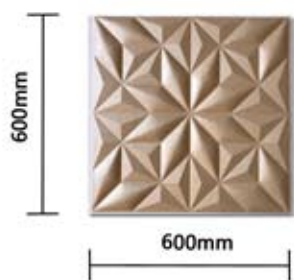

Thickness : 22mm

Item No: Enrgy stone
Size: 600x600x22mm (+1mm)