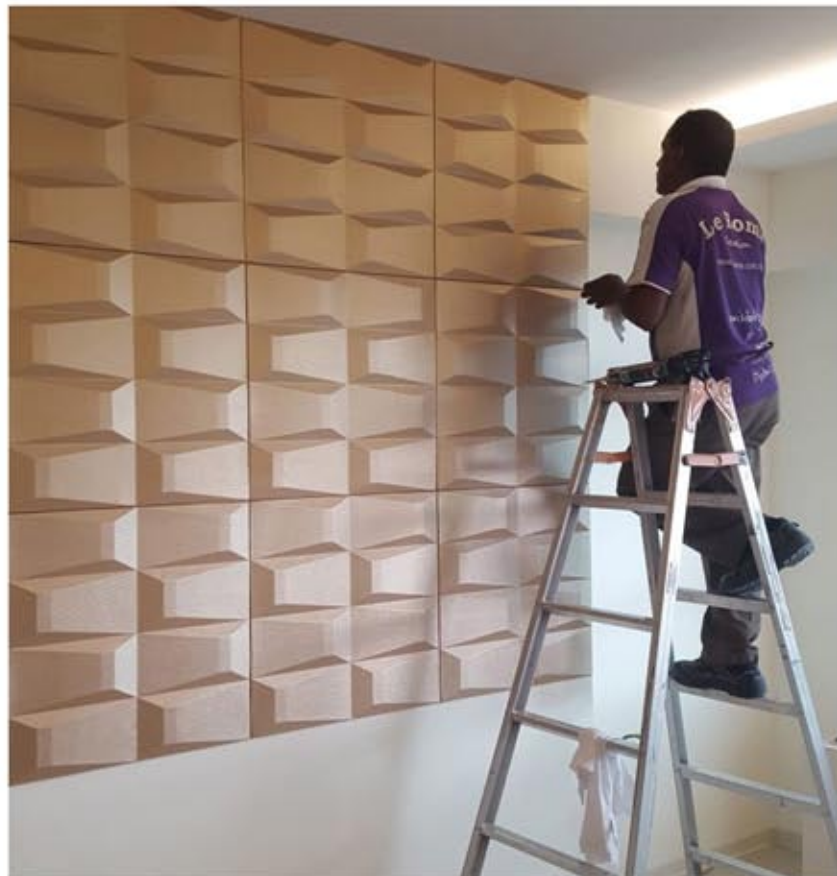

Thickness : 22mm

Item No: Moon Waves II
Size: 600x600x22mm (±1mm)

Sofa wall

Hotel Bedhead

Hotel Bedhead

Sofa wall

Reading Room

Sofa wall