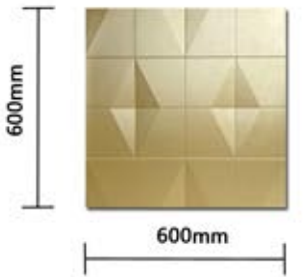

Thickness : 15mm

Item No: Avatar
Size: 600x600x15mm (+1mm)