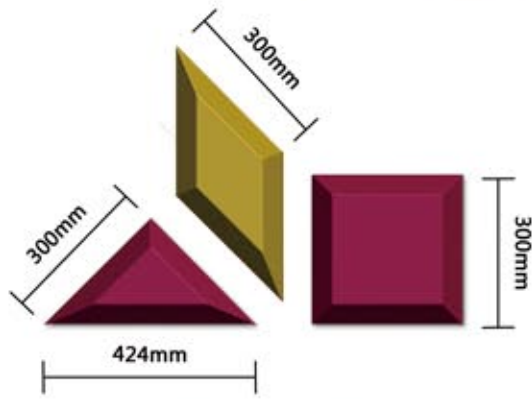

Chamber

Thickness : 45mm

Item No: Victory
Group Size: 600x600x45mm (±3mm)

Hotel Lobby

Hotel Lobby

Thickness : 45mm

Item No: Edelweiss

Group Size: 1030x1030x45mm (±3mm)