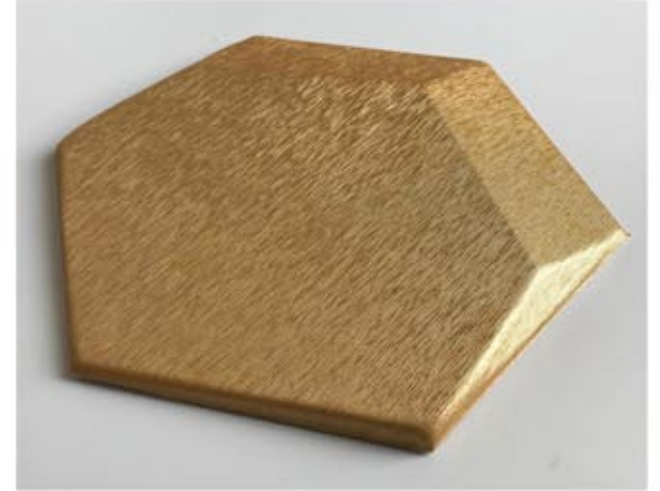

Boy Room

Living Room

Living Room

Bedhead

Thickness (厚度) : 20mm

Item No: Rocky
Size: 232x200x20mm

Living Room

Thickness : 20mm