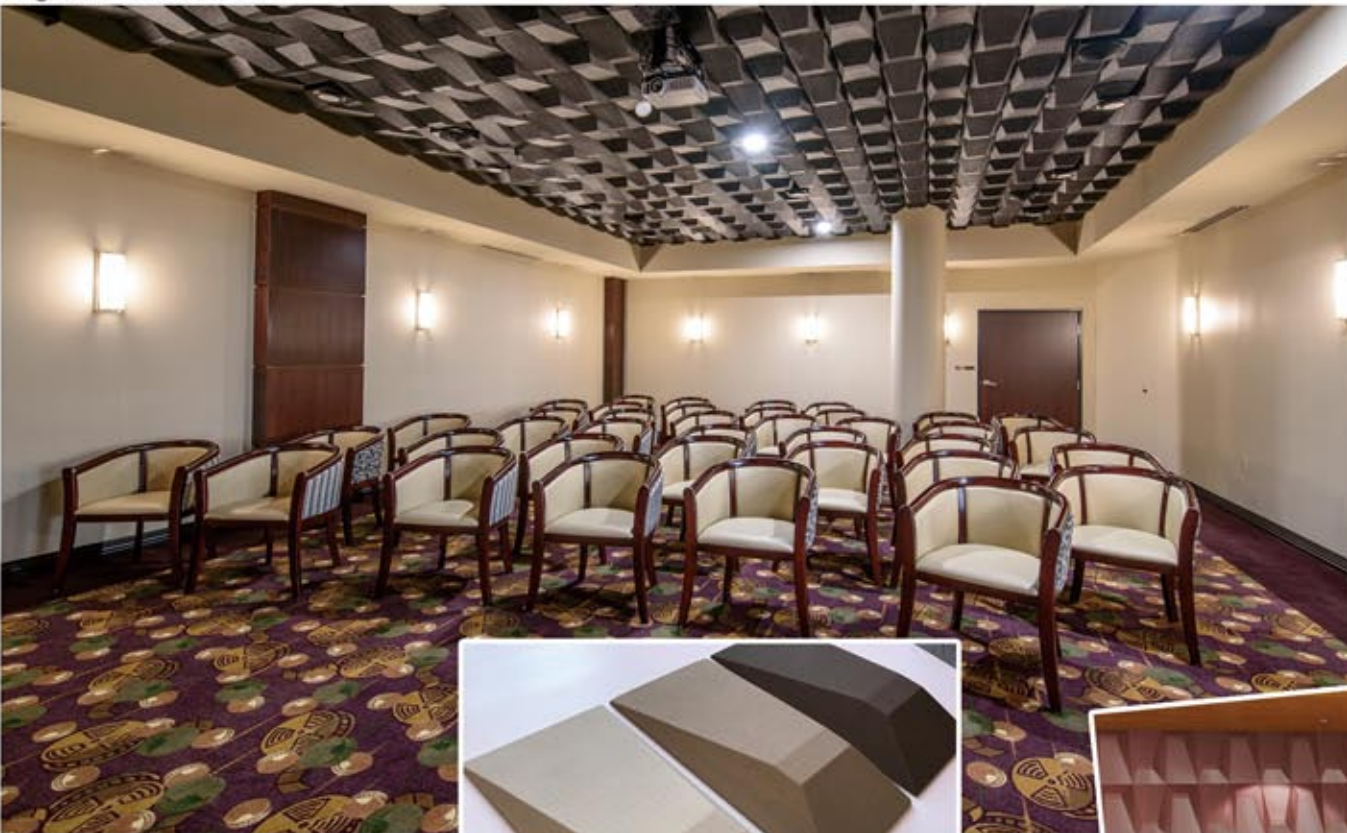

TV room

Bedroom

Aisle

Chamber

nightclub in Swiss

Ceiling in Conference room

Thickness : 70mm

Item No: Moon Waves
Size: 250x500x70mm (±3mm)

Bedhead

Living Room

Ceiling in Lobby

Chamber

Living room

Ceiling in Lobby

Lounge

Office