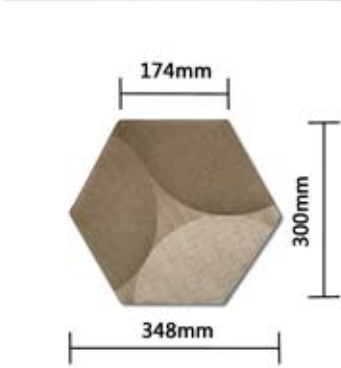

Thickness : 20mm

Item No: Google
Size: 348x300x20mm