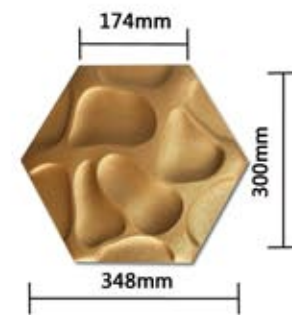

Thickness : 20mm

Item No: The Moon

Size: 348x300x20mm