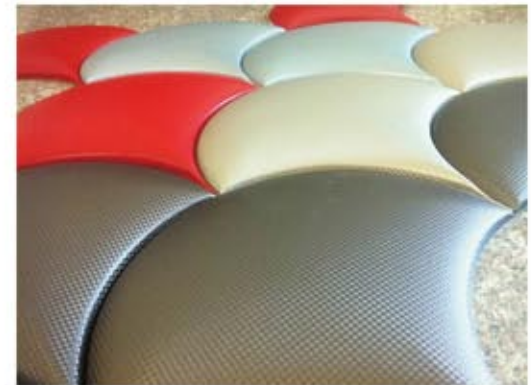

610mm

Thickness : 20mm

Item No: Puzzle Mosaic
Size: 305X610x20mm

Honey

Gentleman

Villa

300mm

Thickness : 20mm