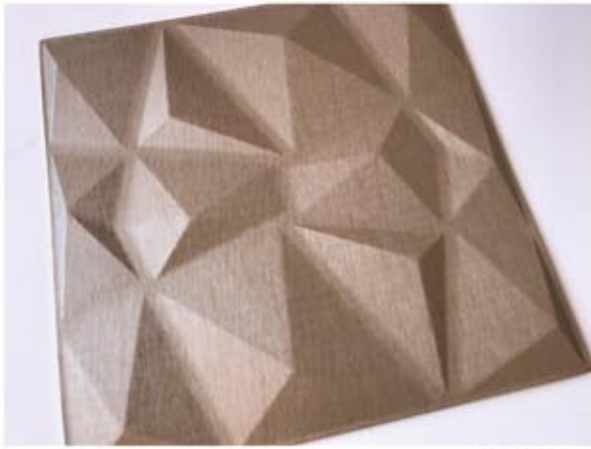

Hotel Bedhead

Chamber

Sofa wall

Thickness : 22mm

Item No: Enrgy stone
 Size: 600x600x22mm (+1mm)

TV wall

Sofa wall

Thickness : 22mm