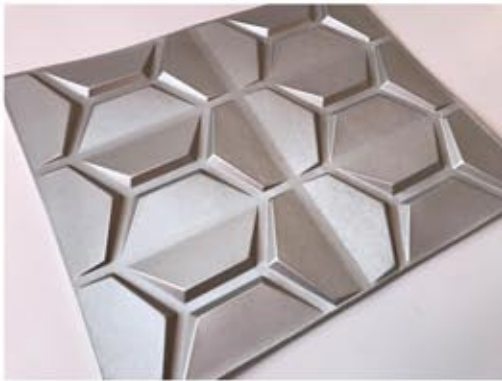

Sofa wall

Thickness : 22mm

Item No: Danube

Size: 600x600x22mm (± 1 mm)

Office

Dinning Room

Living Room

TV wall