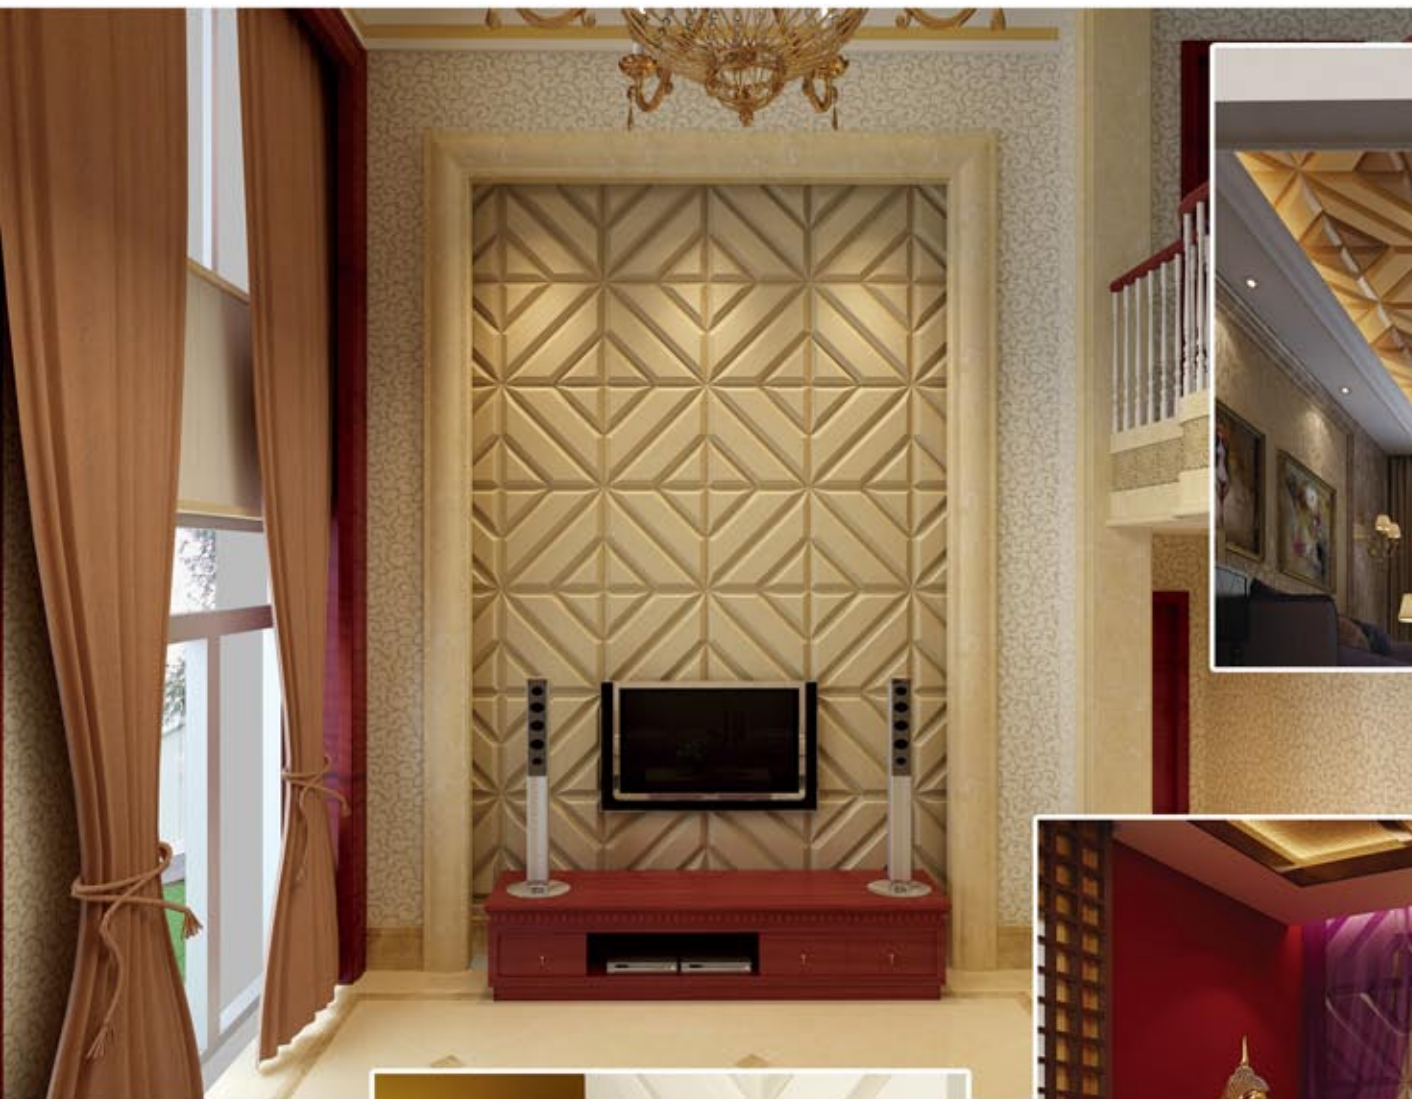

Item No: Baroque+Tetris
 Group Size: 300x900x45mm (±3mm)

Project in Chicago

Chamber

Restaurant

Thickness : 45mm

Item No: Vatican
Group Size: 600x600x45mm (±3mm)

Living Room Ceiling

Villa