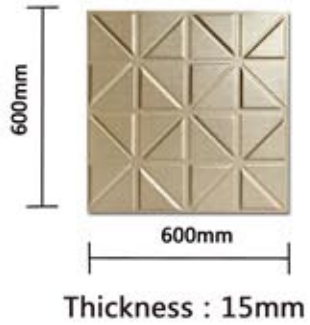

Materials: Soft Pu Foam
Faux Leather

Space: Hotel
Item No: Magic cube
Size: 600x600x22mm

Bedroom

Restaurant

The hotel front desk

Living Room

Thickness : 15mm

Item No: Mermaid
Size: 600x600x15mm (±1mm)

TV wall

Living Room

Beauty Salon

Thickness : 15mm

Item No: Prometheus
Size: 600x600x15mm (±1mm)

Dinning Room

Bedroom

Bedhead