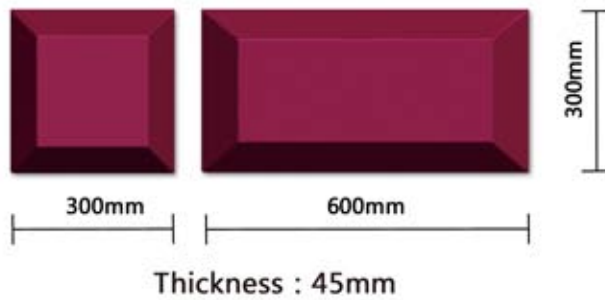

Villa

Thickness (厚度) : 70mm

Item No: Long Roof + Pyramids
Group Size: 300x900x70mm (±3mm)

Living room

Living Room

Home Theatre

Living room

Home Theatre