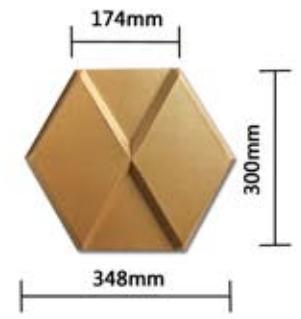

Make-up Room

Reception

Thickness : 20mm

Item No: Google
Size: 348x300x20mm

Coffee House

Cinema

Thickness : 20mm

Item No: Pringle

Size: 348x300x20mm

Bedhead

Lounge

Lounge

Thickness : 20mm

Item No: The Chief

Size: 348x300x20mm

Lounge