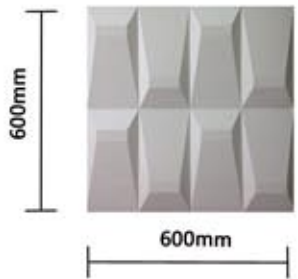

Thickness : 22mm