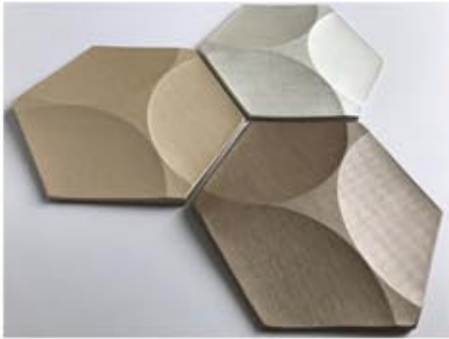

Thickness : 20mm

Item No: Google
Size: 348x300x20mm