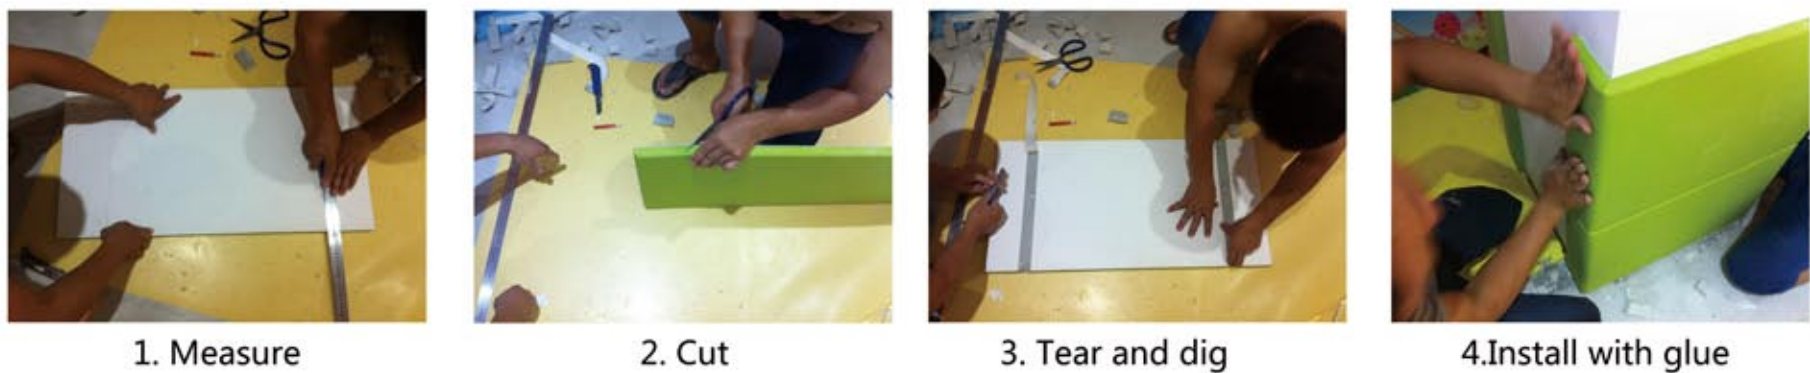

Installation of no joint corner