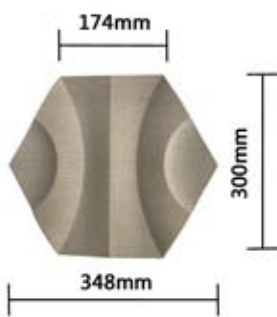

Size: 348x300x20mm

Bedhead

Lounge

Lounge

Thickness : 20mm

Item No: The Chief

Size: 348x300x20mm

Lounge