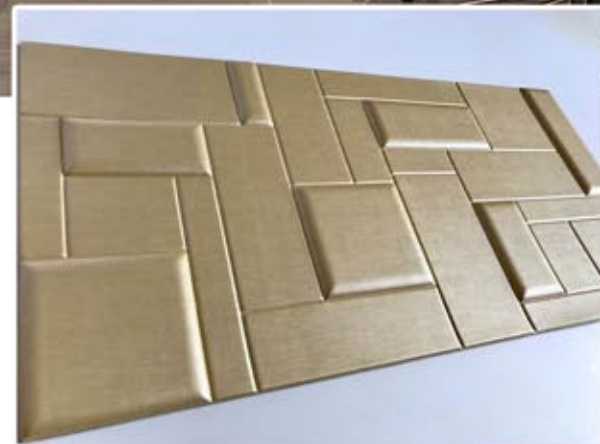

Bedhead

Sofa wall

Bedhead

TV wall

Bedhead

Office

Thickness : 15mm

Item No: Lake Baikal

Size: 600x800x15mm (+1mm)

Bedhead

Office

Bar

shop

Thickness : 15mm

Item No: Rome

Size: 400x800x15mm (± 1 mm)