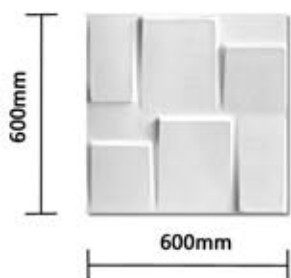

Thickness : 22mm

Item No: Alps

Size: 600x600x22mm (±1mm)