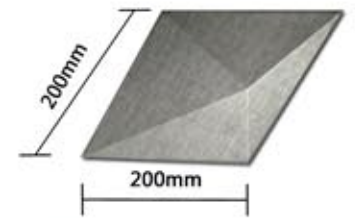

Thickness : 15mm

Item No: Wing of Angel

Size: 270x155x15mm

Bedhead

Coffee Room

Boardroom

Thickness : 20mm

Item No: Ark