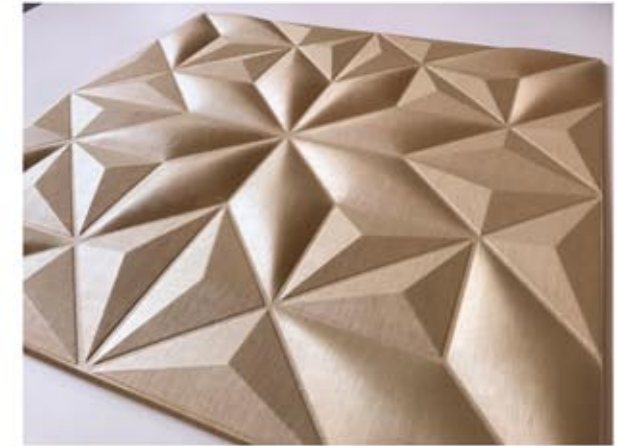

Chamber

Thickness : 22mm

Item No: Enrgy stone
Size: 600x600x22mm (+1mm)