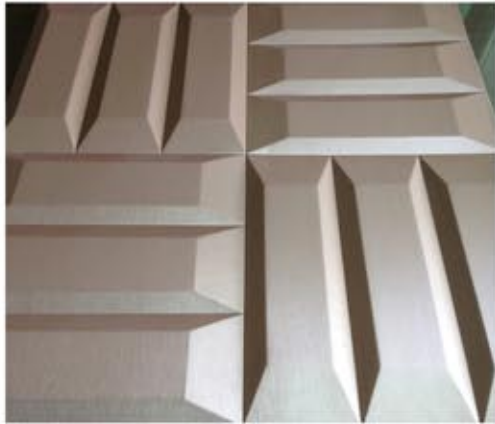

Interrogation Room for Police

Living room

Boy room

Thickness : 15mm

Item No: water cube II
Size: 600x600x15mm (± 1 mm)

Girl room

TV wall

Sofa wall