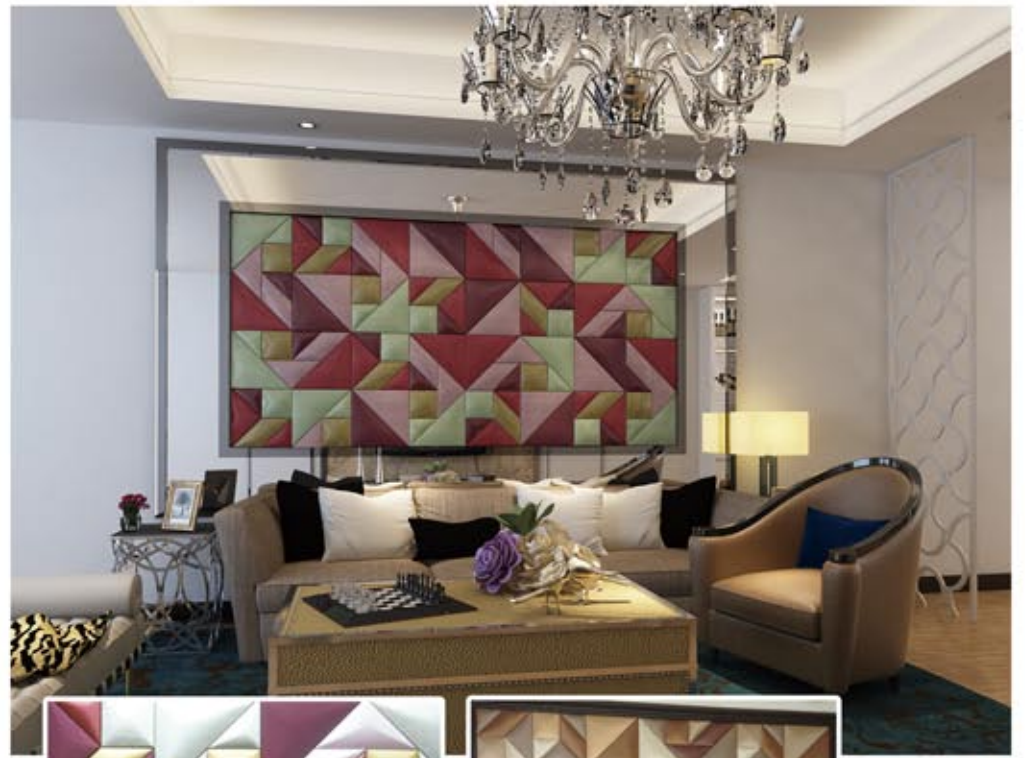

Size: 200x200x20mm

Puzzle Mosaic(Gentleman)

Office

Bedroom

Puzzle Mosaic (Honey)

Hotel Corridor

Living Room

305mm