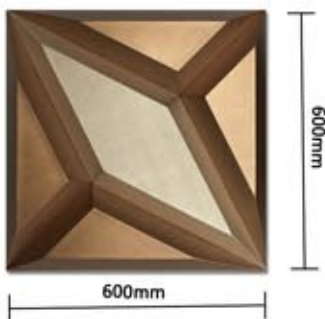

Item No: Baroque+Tetris
 Group Size: 300x900x45mm (±3mm)

Project in Chicago

Chamber

Restaurant

Thickness : 45mm

Item No: Vatican
Group Size: 600x600x45mm (±3mm)

Living Room Ceiling

Villa