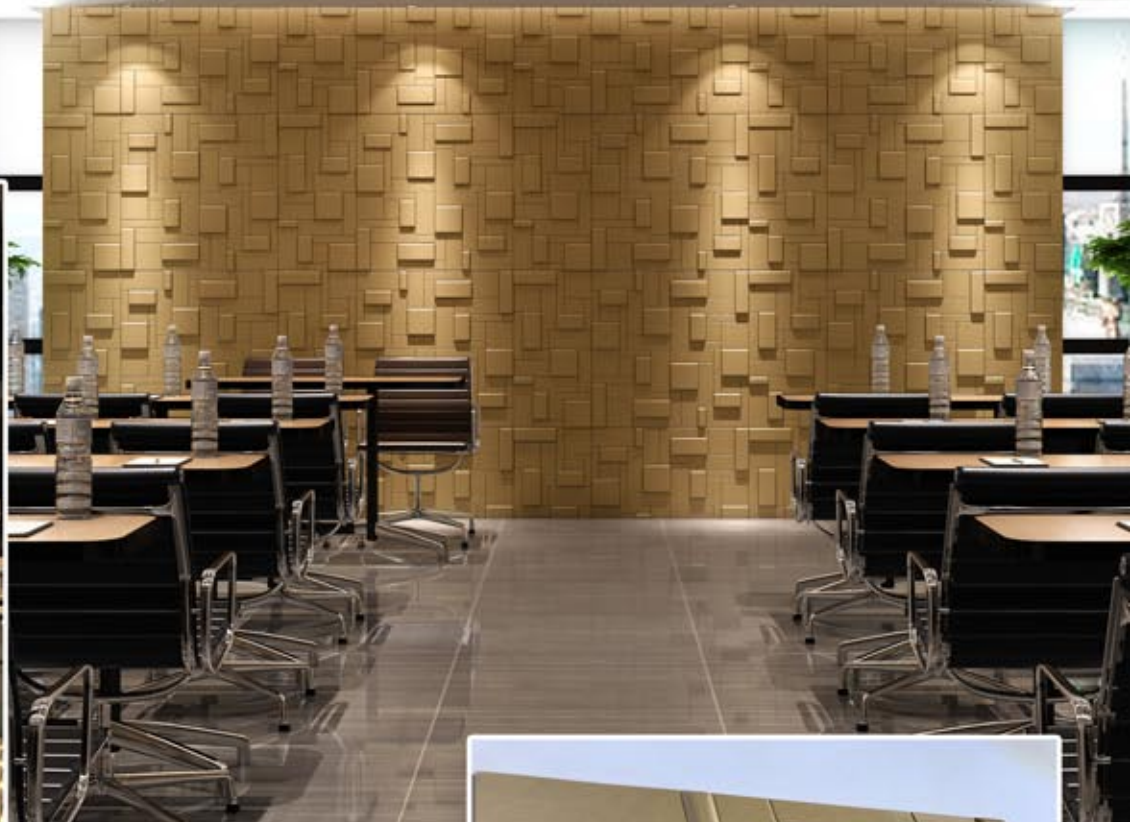

Office

Thickness : 15mm

Item No: Rome

Size: 400x800x15mm (± 1 mm)