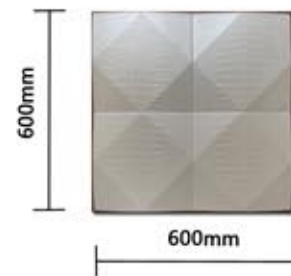

Thickness : 15mm

Item No: Dream II
Size: 600x600x15mm (+1mm)