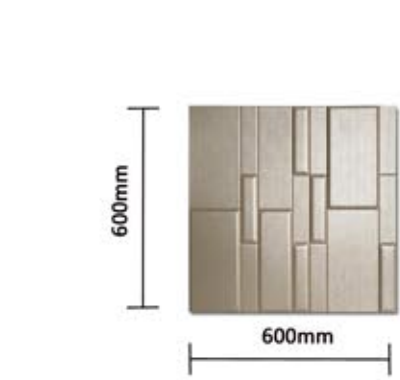

Sofa wall

Bedroom

Sofa wall

Item No: Nile river
Size: 600x600x15mm (±1mm)

Bedhead

Chamber

Interrogation Room for Police

Thickness : 15mm