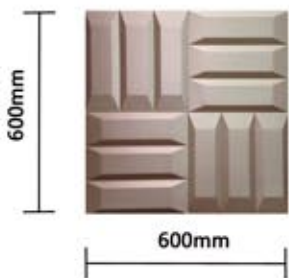

Thickness : 15mm

Item No: Brick II

Size: 600x600x15mm (± 1 mm)

Bedhead

Aisle

Bedhead

Thickness : 15mm

Item No: Chanel
Size: 600x600x15mm (+1mm)