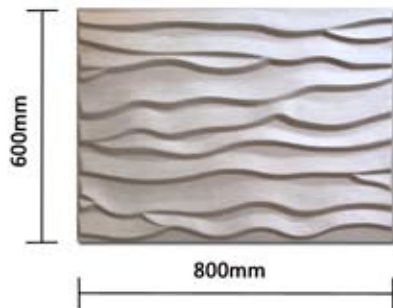

Bedhead

Sofa wall

Thickness : 15mm

Item No: Alexander
Size: 600x600x15mm (±1mm)

Sofa wall

TV wall

TV wall

Sofa wall

Bedhead

Sofa wall

Bedhead

TV wall

Bedhead

Office

Thickness : 15mm

Item No: Lake Baikal

Size: 600x800x15mm (+1mm)

Bedhead

Office

Bar

shop

Thickness : 15mm

Item No: Rome

Size: 400x800x15mm (± 1 mm)