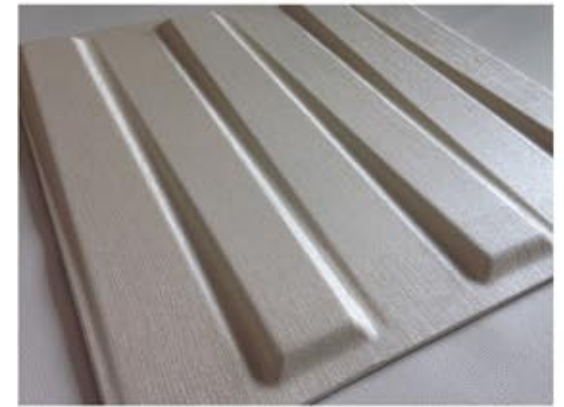

Item No: Prism
Size: 600x600x22mm (± 1 mm)

Hotel Bedhead

Hotel Bedhead

Sofa wall

TV wall

Item No: Seesaw
Size: 600x600x22mm (±1mm)

Hotel Lobby

Lounge