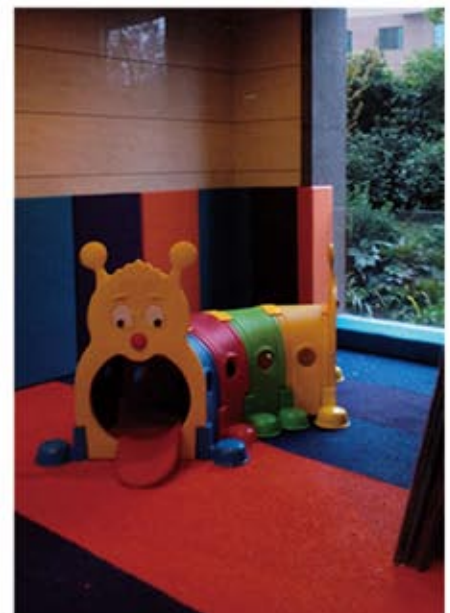

Thickness : 12mm

Item No: Ground Mat
Size: 600x600x12mm

Baby Center

*Decorating your interior space with
Random Mix,
Free Match,
Light & Changeable,
Unlimited Creativity.....*