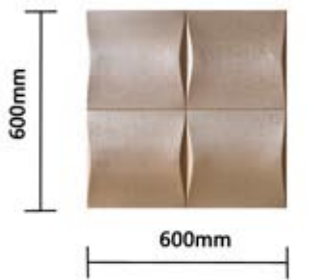

Bedhead

Sofa wall

TV wall

Bedhead

Sofa wall

Home Garden

Bedroom

Thickness : 22mm