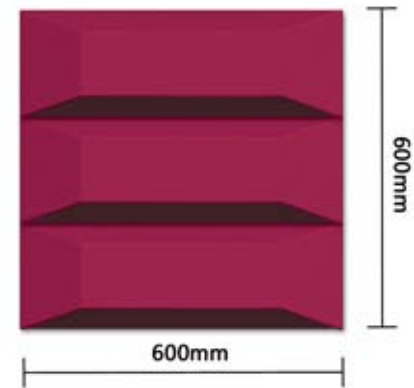

Item No: Baroque+Tetris
 Group Size: 300x900x45mm (±3mm)

Project in Chicago

Chamber

Restaurant

Thickness : 45mm

Item No: Vatican
Group Size: 600x600x45mm (±3mm)

Living Room Ceiling

Villa

Chamber

Thickness : 45mm

Item No: Victory
Group Size: 600x600x45mm (±3mm)

Hotel Lobby

Hotel Lobby

Thickness : 45mm

Item No: Edelweiss

Group Size: 1030x1030x45mm (±3mm)

Meeting Room

Bedhead

Meeting Room

Thickness : 45mm

Item No: Brick

Size: 600x600x45mm (±3mm)

Villa

Item No: The Silk Road
Size: 250x500x40mm (± 3 mm)