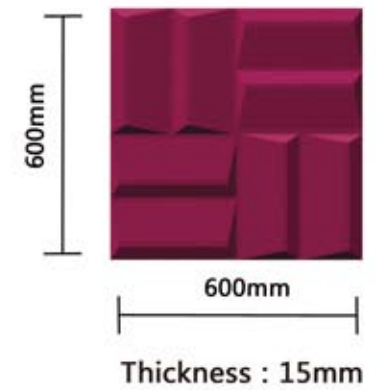

Materials: Soft Pu Foam
Faux Leather

Space: Hotel
Item No: Magic cube
Size: 600x600x22mm

Bedroom

Restaurant

The hotel front desk

Living Room

Thickness : 15mm

Item No: Mermaid
Size: 600x600x15mm (±1mm)

TV wall

Living Room

Beauty Salon

Thickness : 15mm

Item No: Prometheus
Size: 600x600x15mm (±1mm)

Dinning Room

Bedroom

Bedhead

Item No: Renault
 Size: 600x600x15mm (±1mm)

Chambe

Living Room

Living Room

Bedroom

Villa

Item No: The Court II
 Size: 600x600x15mm (±1mm)

Living room

Interrogation Room for Police

Living room

Boy room

Thickness : 15mm

Item No: water cube II
Size: 600x600x15mm (± 1 mm)

Girl room

TV wall

Sofa wall