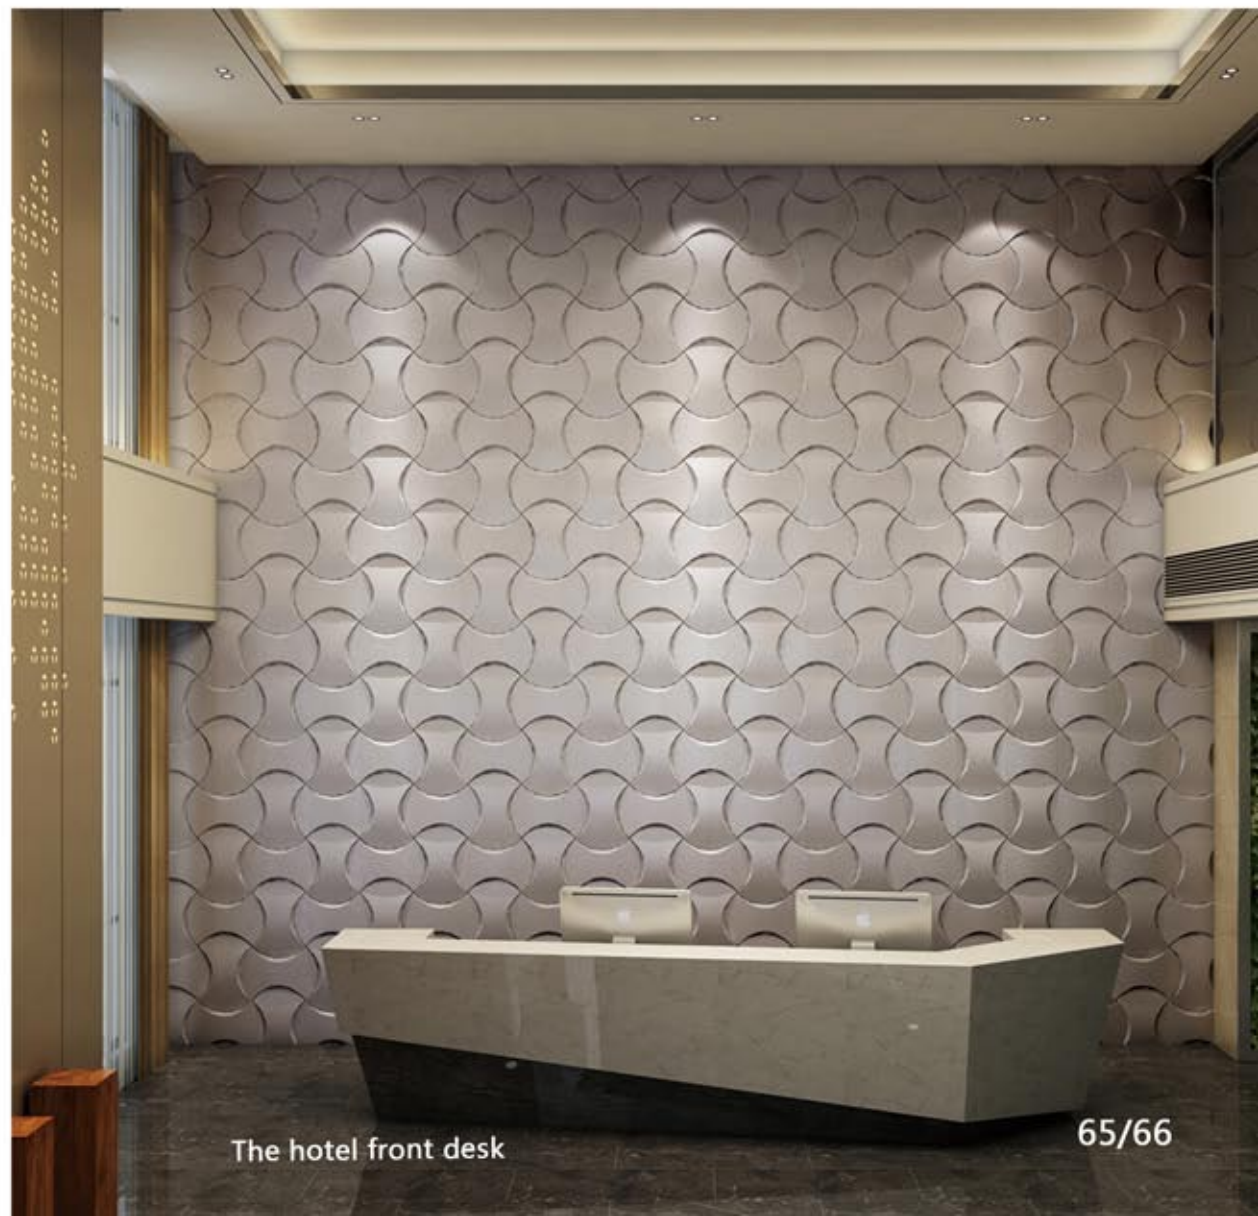

Bedhead

Living Room

Ceiling in Lobby

Chamber

Living room

Ceiling in Lobby

Lounge

Office

425mm

600mm

Thickness : 28mm

Item No: Coco Chanel
Size: 425x600x28mm (±3mm)

The hotel front desk

Restroom

600mm

600mm