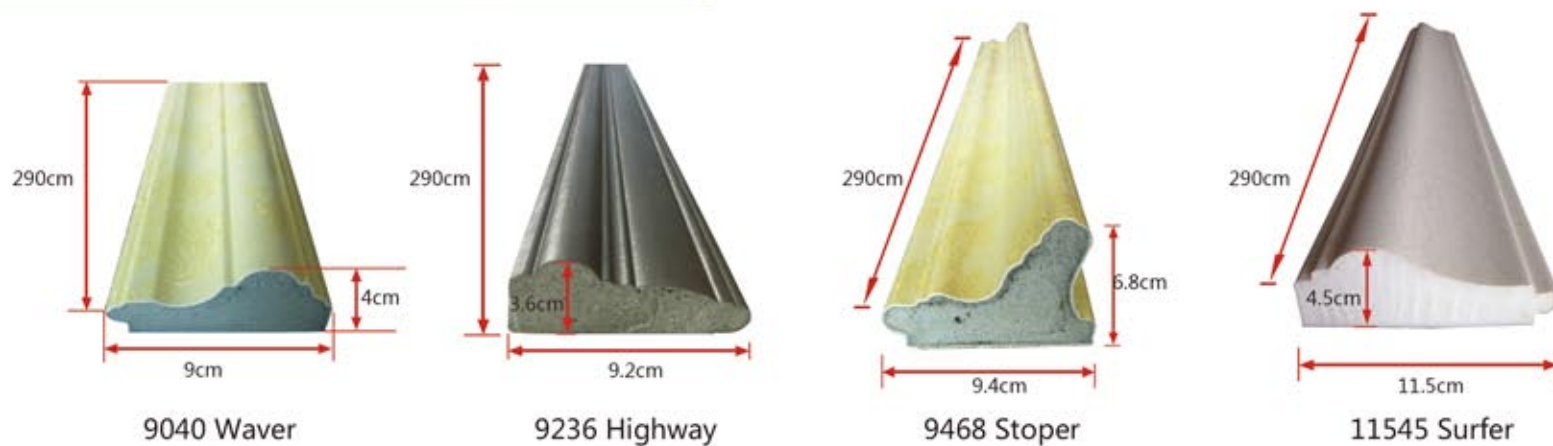

Moulding Cutting & Installation