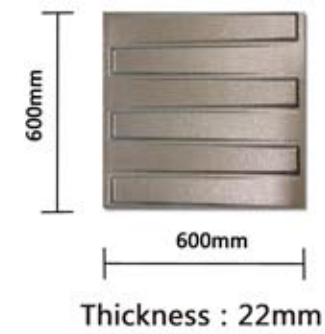

Item No: Prism
Size: 600x600x22mm (± 1 mm)

Hotel Bedhead

Hotel Bedhead

Sofa wall

TV wall

Item No: Seesaw
Size: 600x600x22mm (±1mm)

Hotel Lobby

Lounge