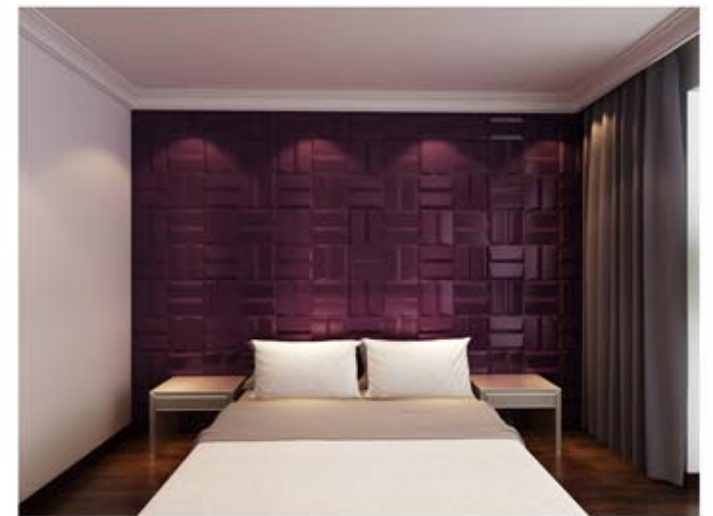

Materials: Soft Pu Foam
Faux Leather

Space: Hotel
Item No: Magic cube
Size: 600x600x22mm

Bedroom

Restaurant

The hotel front desk

Living Room

Thickness : 15mm

Item No: Mermaid
Size: 600x600x15mm (±1mm)

Item No: Renault
 Size: 600x600x15mm (±1mm)

Chambe

Living Room

Living Room

Bedroom

Villa

Item No: The Court II
 Size: 600x600x15mm (±1mm)

Living room