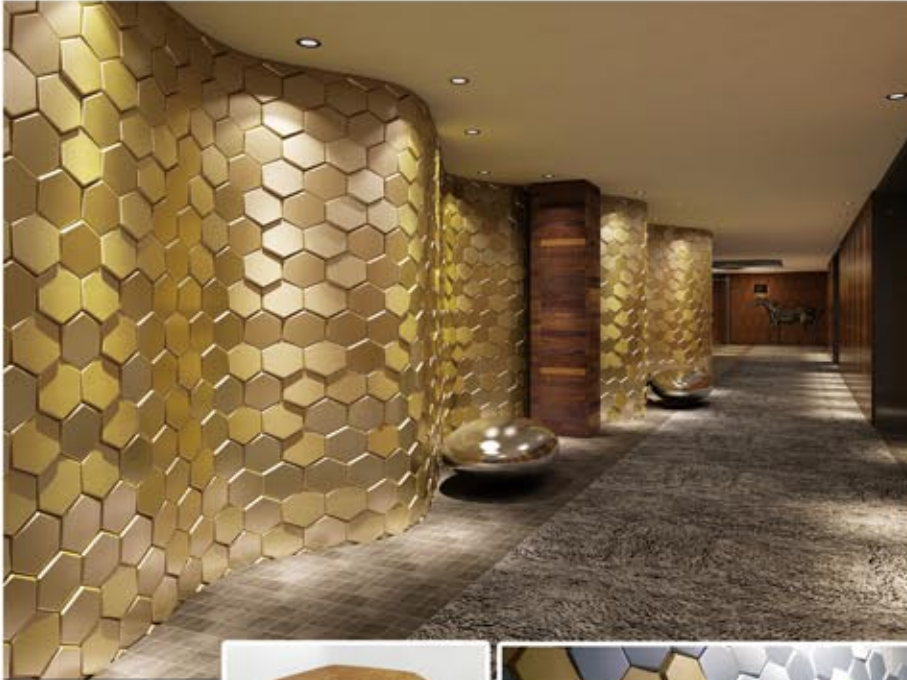

Item No: Plato
Size: 232x200x20mm

Reading Room

Leisure Room

Leisure Room

Hotel Corridor

200mm

Item No: The 6th Element

Size: 232x200x20mm

232mm

Thickness : 20mm

Dinning Room

Coffee House

Leisure Room

Hotel Corridor

Leisure Room

Leisure Room