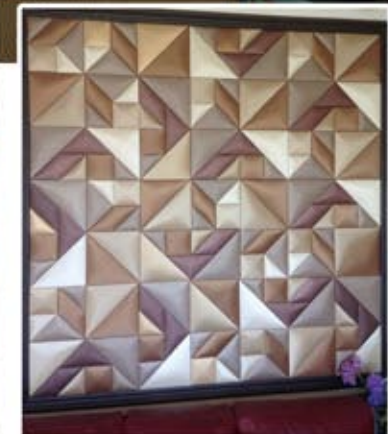

305mm

610mm

Thickness : 20mm

Item No: Puzzle Mosaic
Size: 305X610x20mm

Gentleman