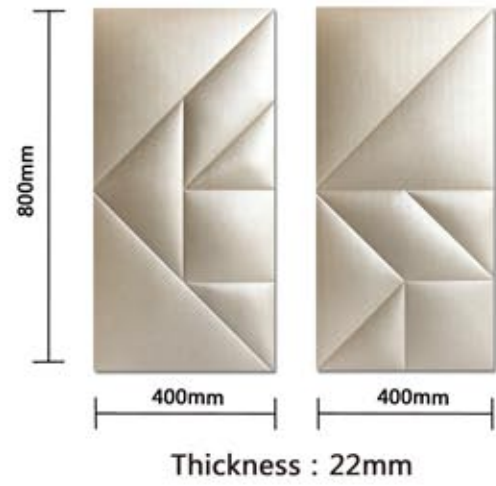

Item No: Prism
Size: 600x600x22mm (± 1 mm)

Hotel Bedhead

Hotel Bedhead

Sofa wall

TV wall

Item No: Seesaw
Size: 600x600x22mm (±1mm)

Hotel Lobby

Lounge

Thickness : 22mm

Item No: Magic Cube

Size: 600x600x22mm (+1mm)

Bedhead

Item No: Puzzle

Size: 400x800x22mm (±1mm)

TV wall

Sofa wall