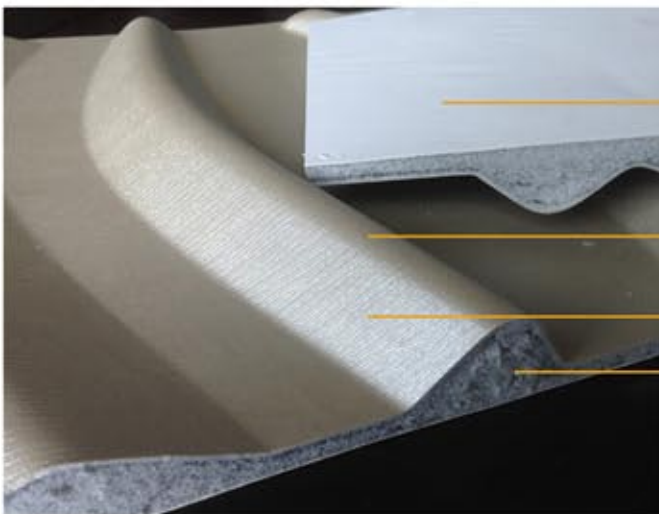

→ **Back side is covered by PU leather too.**
It's to prevent the moisture from the wall in Spring time.

→ **Surface is covered by PU leather.**

→ **Water proof coating**

→ **Soft memory foam (Fire Retardant) inside**

Suitable for Wall & Ceiling in:

public areas: retail shop、lounge、window display、kindergarten、baby center、circle column ;

private areas: home theatre、bedroom、living room、wall and ceiling、wardrobe、door、ground mat ;

commercial areas: hotel、cinema、theatre、KTV room、night club、restaurant、beauty salon、cafe shop ;