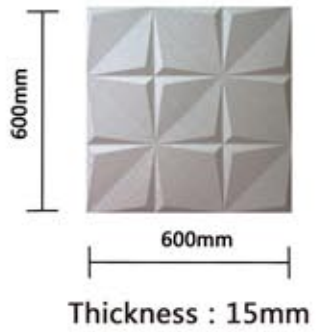

Aisle

Chamber

Thickness : 15mm

Item No: DNA
Size: 600x600x15mm (+1mm)

Bedhead

Bedhead

Bedhead

TV wall

Thickness : 15mm

Item No: LV II
Size: 600x600x15mm (±1mm)

Sofa wall

Bedhead

Bedhead

TV wall

Item No: LV III
Size: 600x600x15mm(±1mm)

Sofa wall