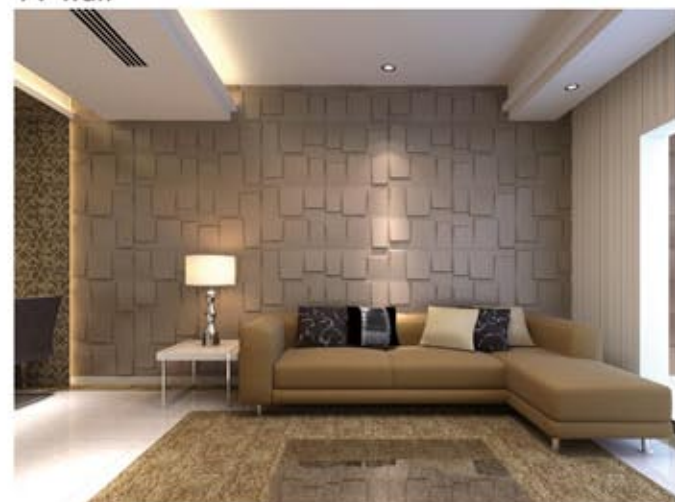

Bedhead

Sofa wall

TV wall

Bedhead

Sofa wall

Home Garden

Bedroom

Thickness : 22mm