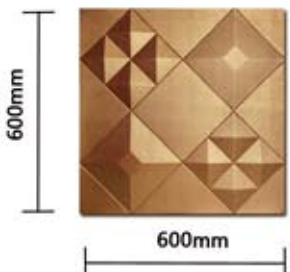

Item No: Prism
Size: 600x600x22mm (± 1 mm)

Hotel Bedhead

Hotel Bedhead

Sofa wall

TV wall

Item No: Seesaw
Size: 600x600x22mm (±1mm)

Hotel Lobby

Lounge

Thickness : 22mm

Item No: Magic Cube

Size: 600x600x22mm (+1mm)

Bedhead

Item No: Puzzle

Size: 400x800x22mm (±1mm)

TV wall

Sofa wall