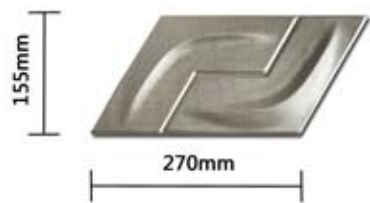

Thickness : 15mm

Item No: Wing of Angel

Size: 270x155x15mm