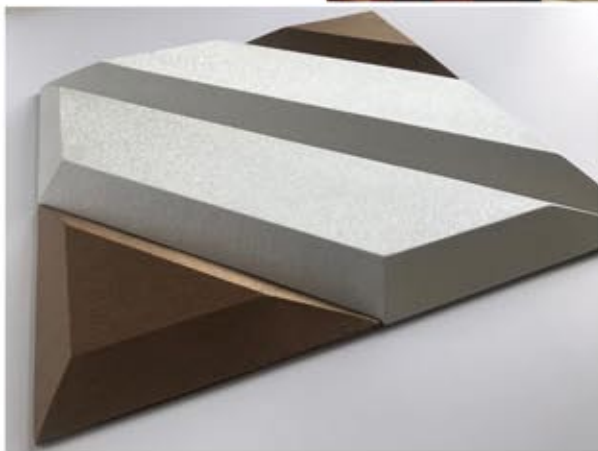

Thickness : 45mm

Item No: Victory
Group Size: 600x600x45mm (±3mm)