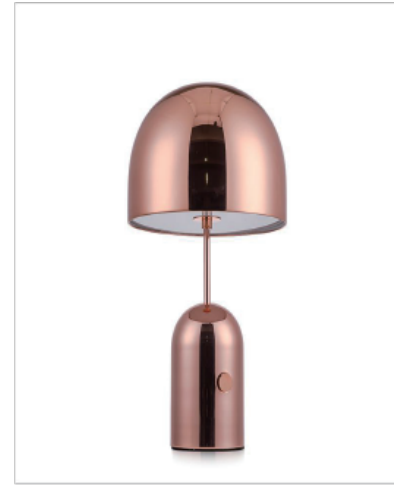

Model: 591002B
Size: W35cm x H65cm
Finish: black
Lights: 3(25W)

Model: 591002B8
Size: W35cm x H65cm
Finish: black
Lights: 3(25W)

Model: 591002C
Size: W35cm x H65cm
Finish: Chrome
Lights: 3(25W)

Model: 591008C
Size: W15cm x H50cm
Finish: Chrome
Lights: 3(25W)

Model: 591003B
Size: W50cm x H82cm
Finish: black
Lights: 6(25W)

Model: 591003C
Size: W50cm x H82cm
Finish: Chrome
Lights: 6(25W)

Model: 591004BB
Size: W45cm x H82cm
Finish: black
Lights: 4(25W)

Model: 591010C
Size: W33cm x H48cm
Finish: Chrome
Lights: 3(25W)

Model: 591012
Size: W58cm x H85cm
Finish: Silver
Lights: 6(25W)

Model: 591013
Size: W25cm x H40cm
Finish: Chrome
Lights: 2 (25W)

Model: 591014
Size: W32cm x H46cm
Finish: Chrome
Lights: 3(25W)

Model: 591015
Size: W40cm x H60cm
Finish: Golden
Lights: 6(25W)

Model: 591016
Size: W55cm x H80cm
Finish: Golden
Lights: 6(25W)

TABLE LAMPS SERIES

TL005

TL006

TLO07

TL008